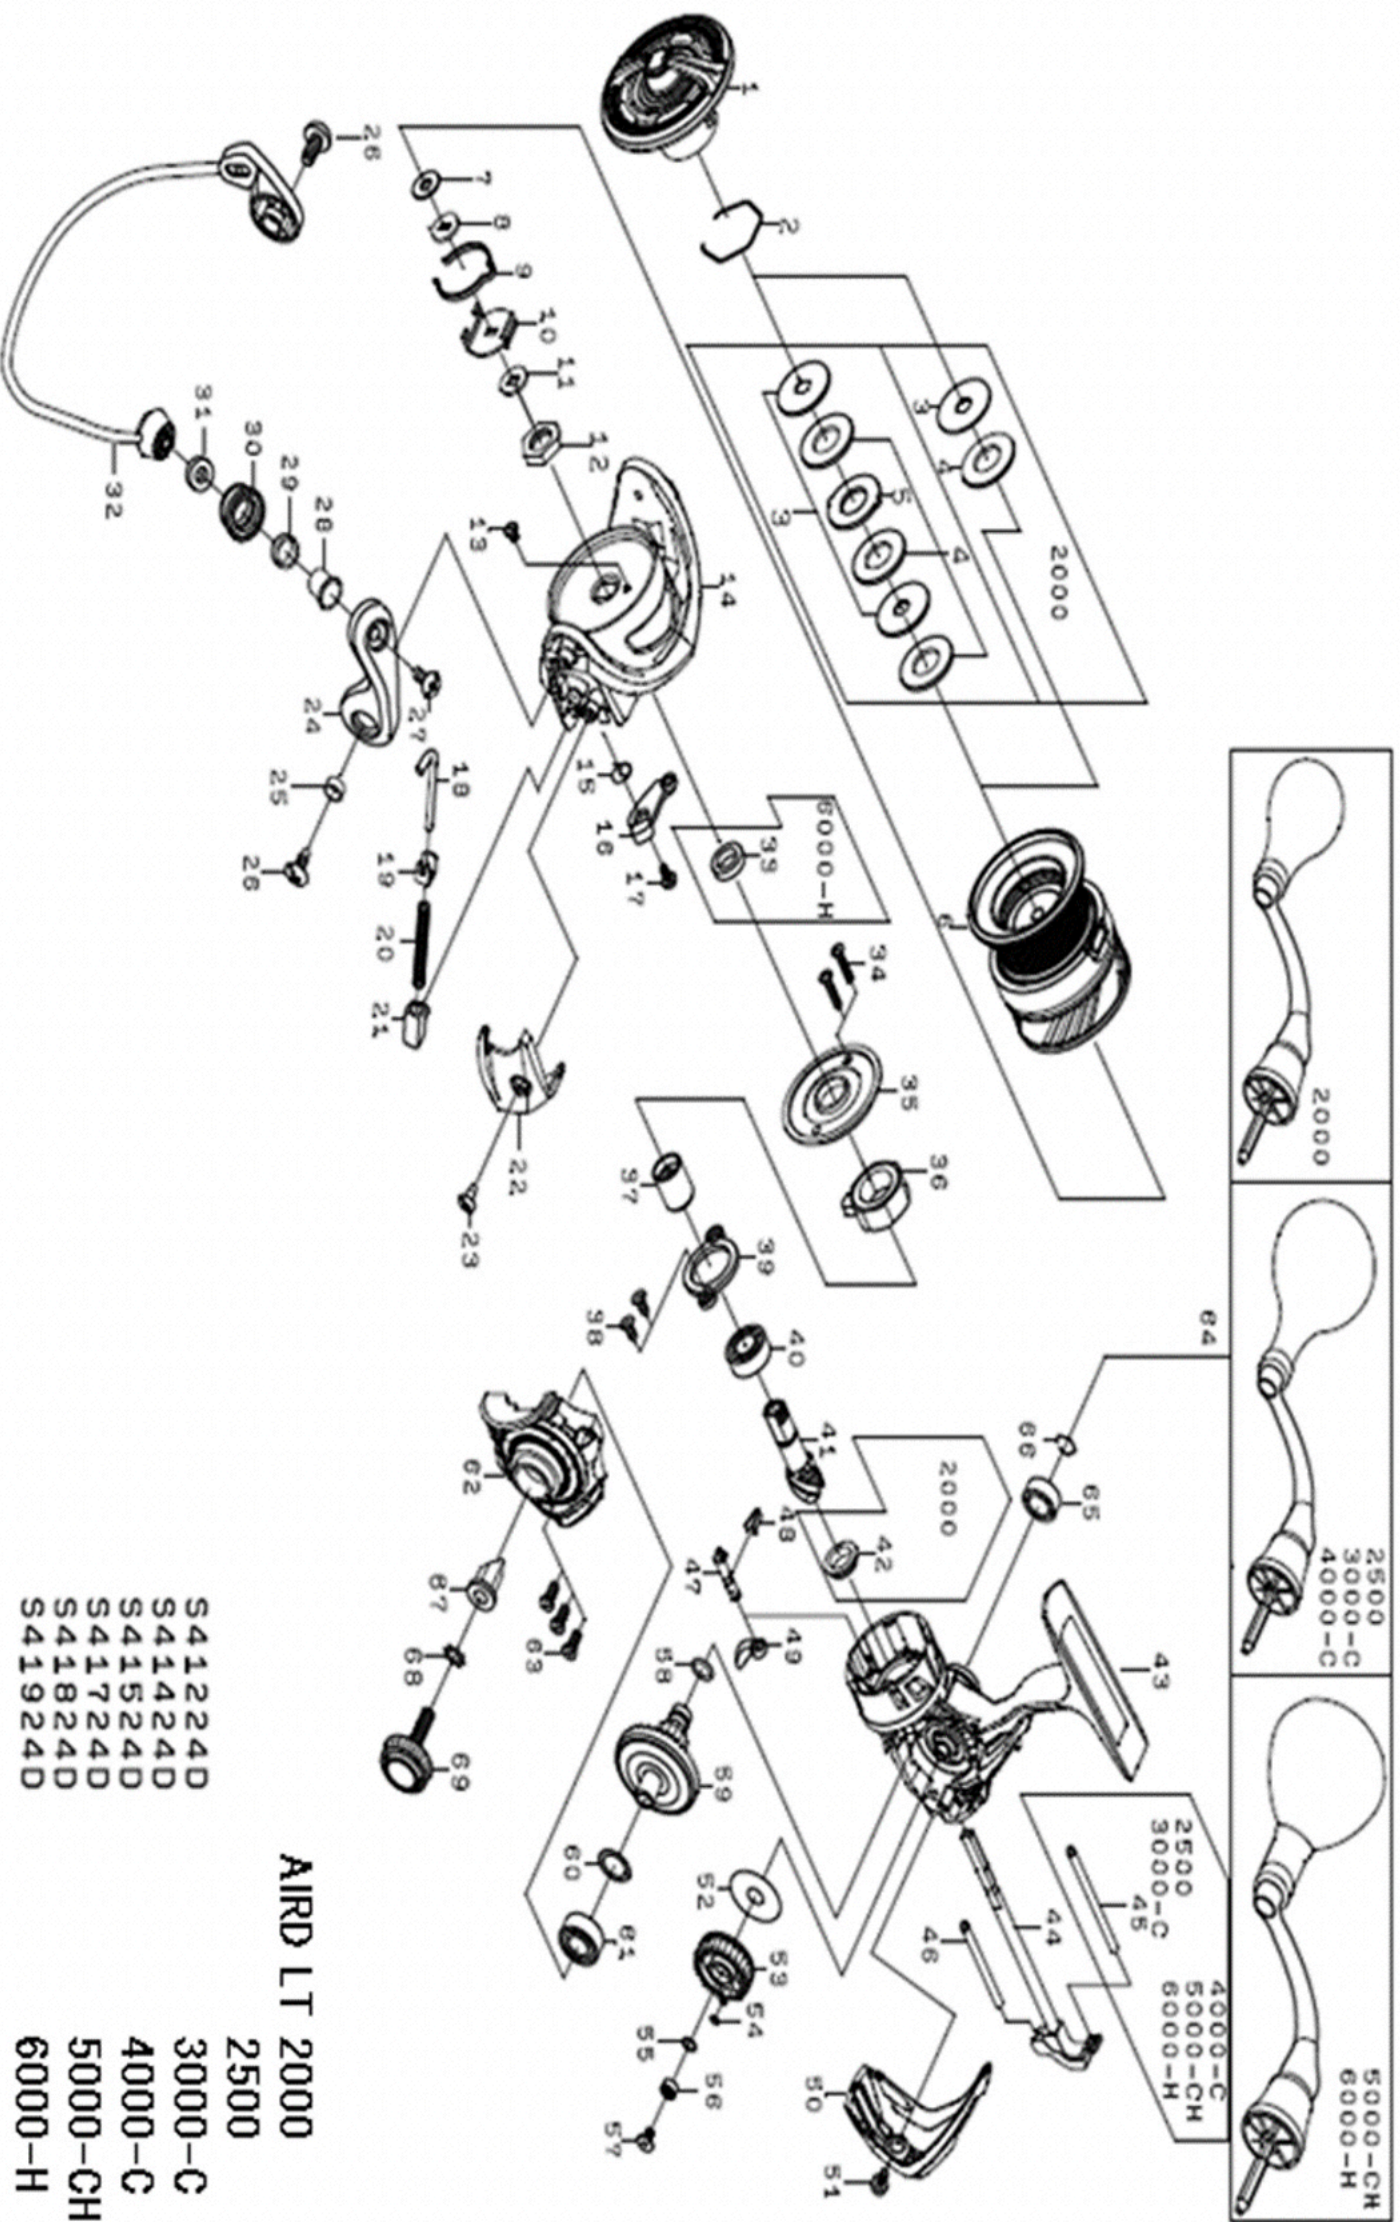

AIRD LT 3000-C

Feel Alive.

Please quote by part number, not key number when ordering.
spares@daiwaaustralia.com.au PH: (02) 8644 8644

1. S41224D
   - S41424D
   - S41524D
   - S41724D
   - S41824D
   - S41924D
2. AIRD LT 2000
3. 2500
   - 3000-C
   - 4000-C
   - 5000-CH
   - 6000-H